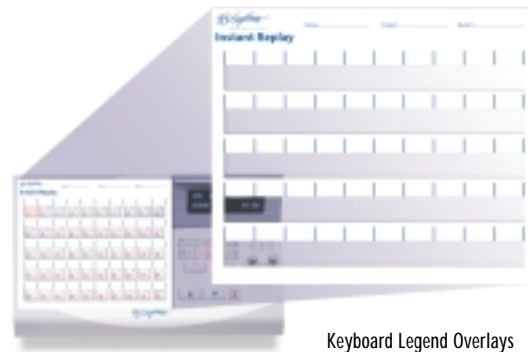

Accessories

Keyboard Legend Overlays